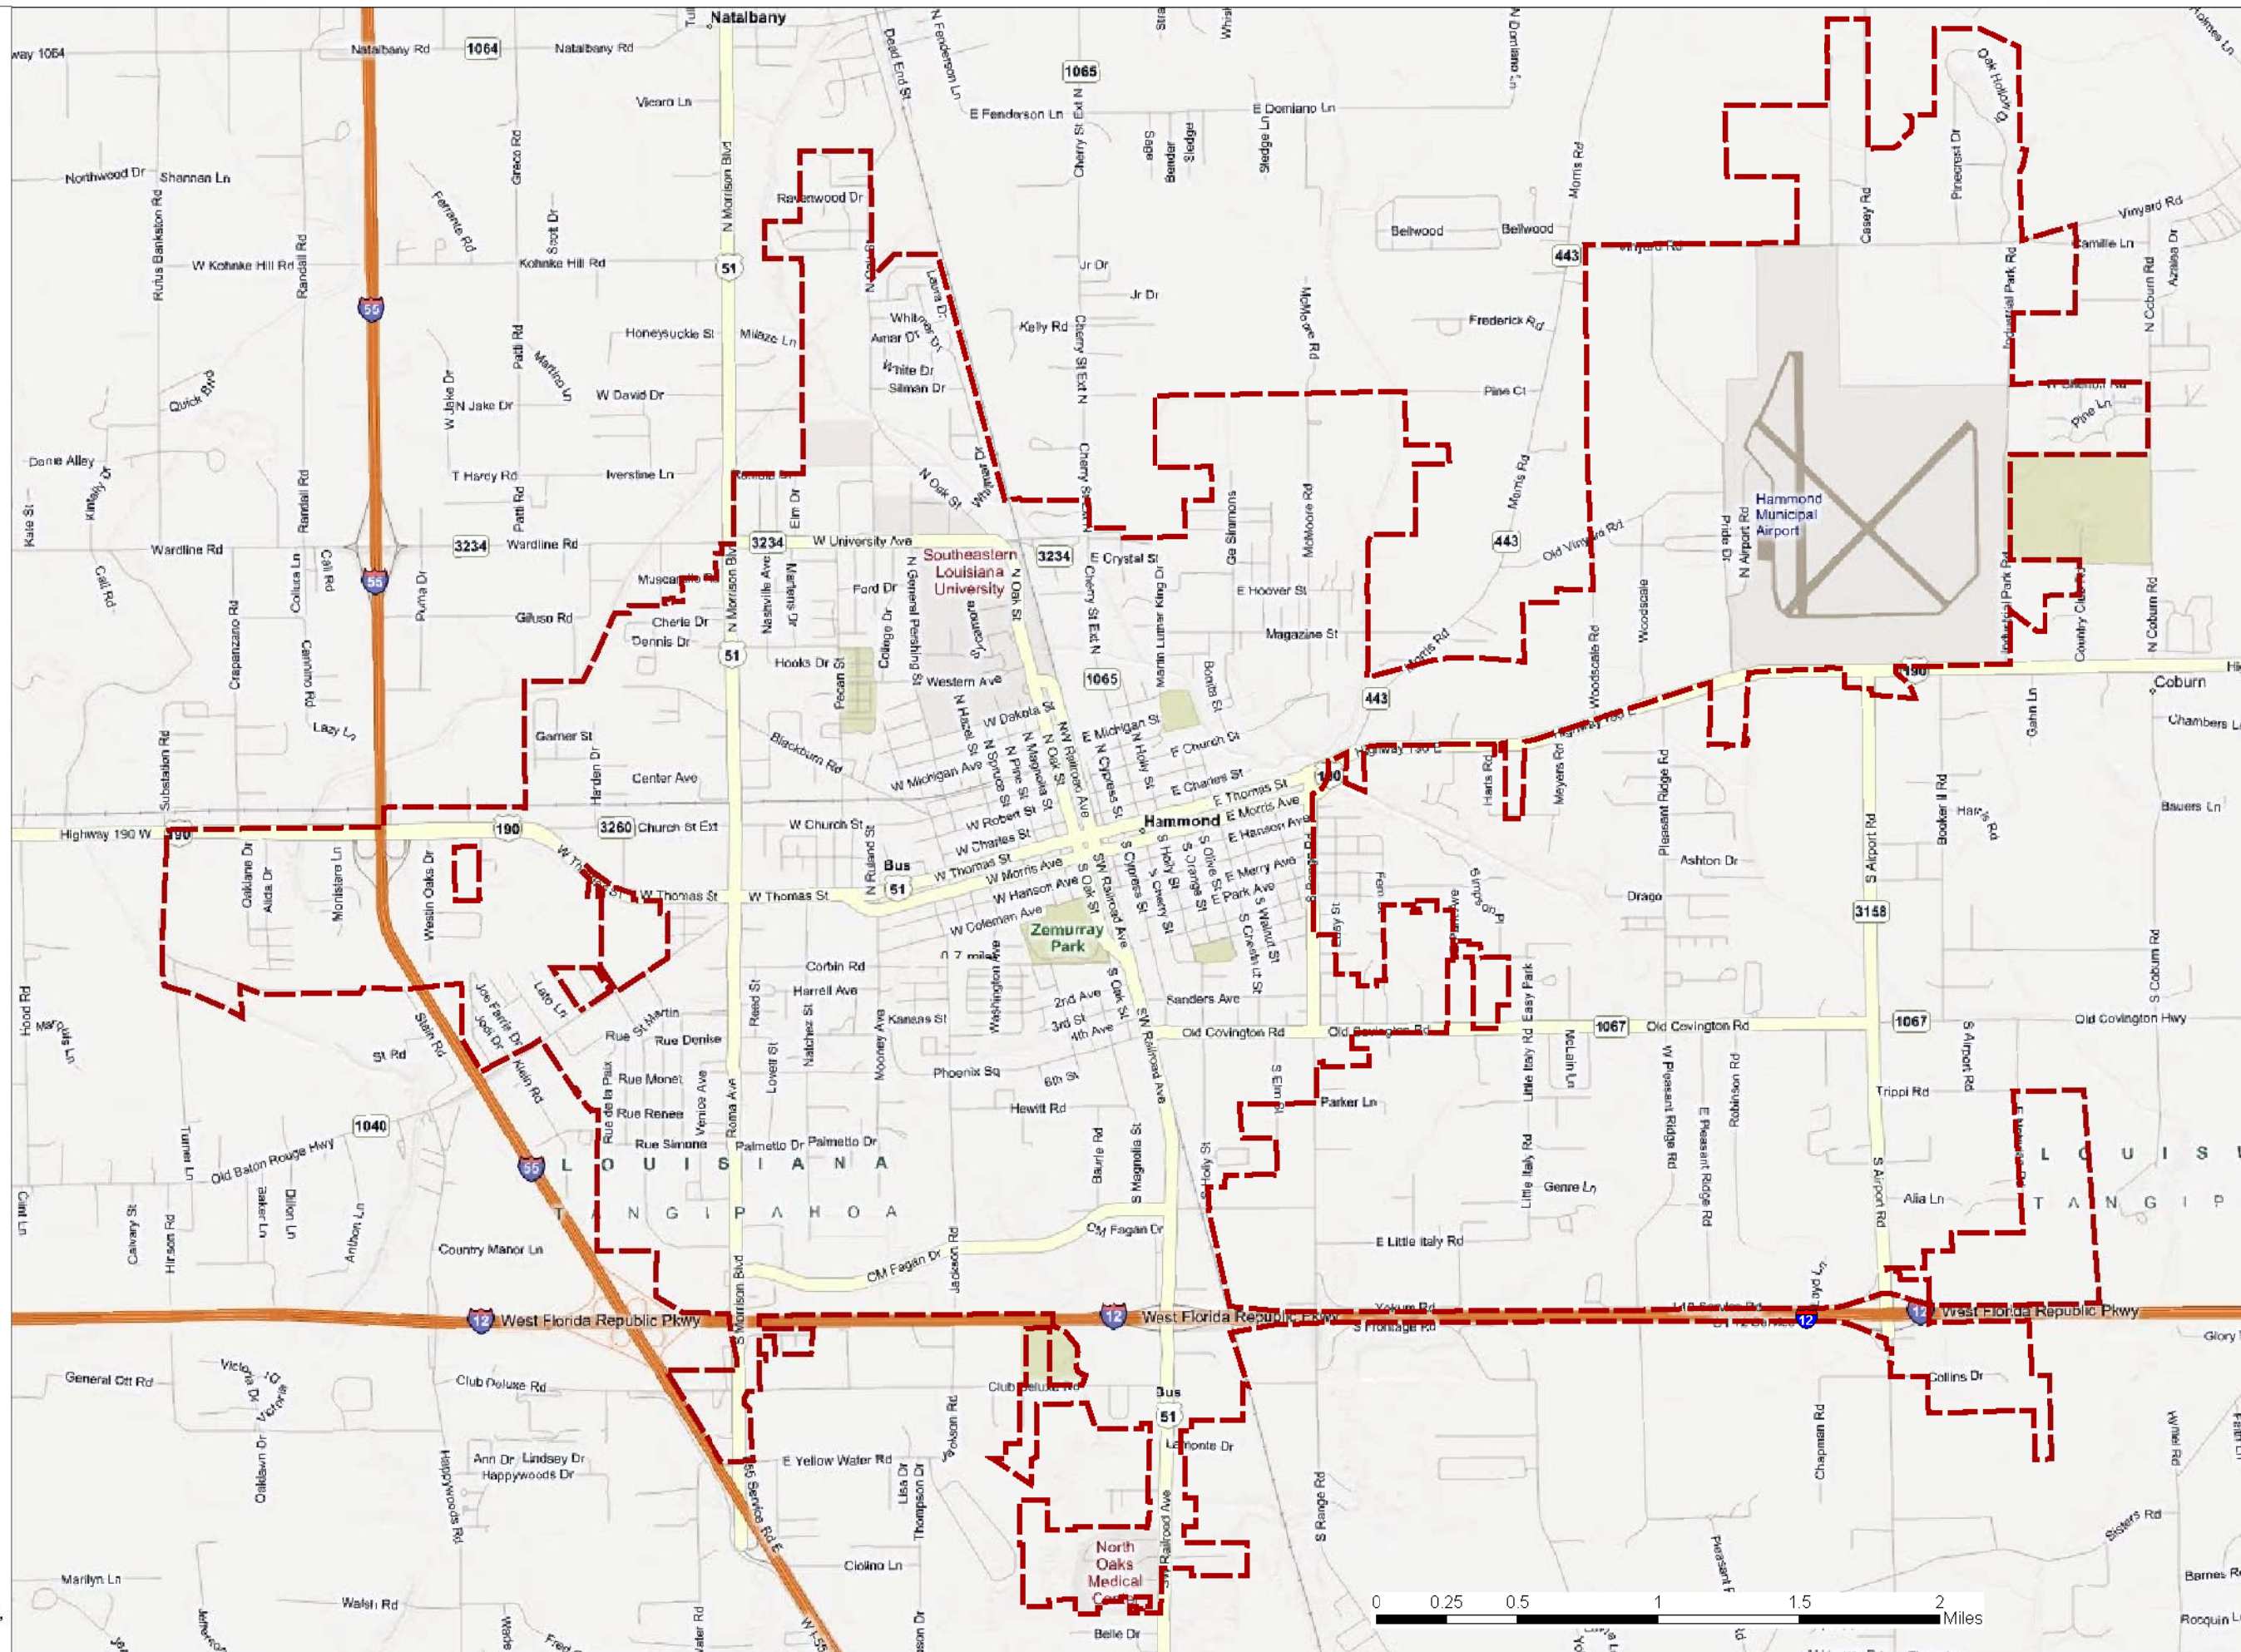

Hammond

Street Map

Hammond City Limits

DRAFT

Prepared in ArcMap 9.3.1 by:
VILLAVASO & ASSOCIATES, LLC

FOR PLANNING PURPOSES ONLY
November 2009

Data Sources:
City of Hammond Planning Department,
Google Maps (2009)