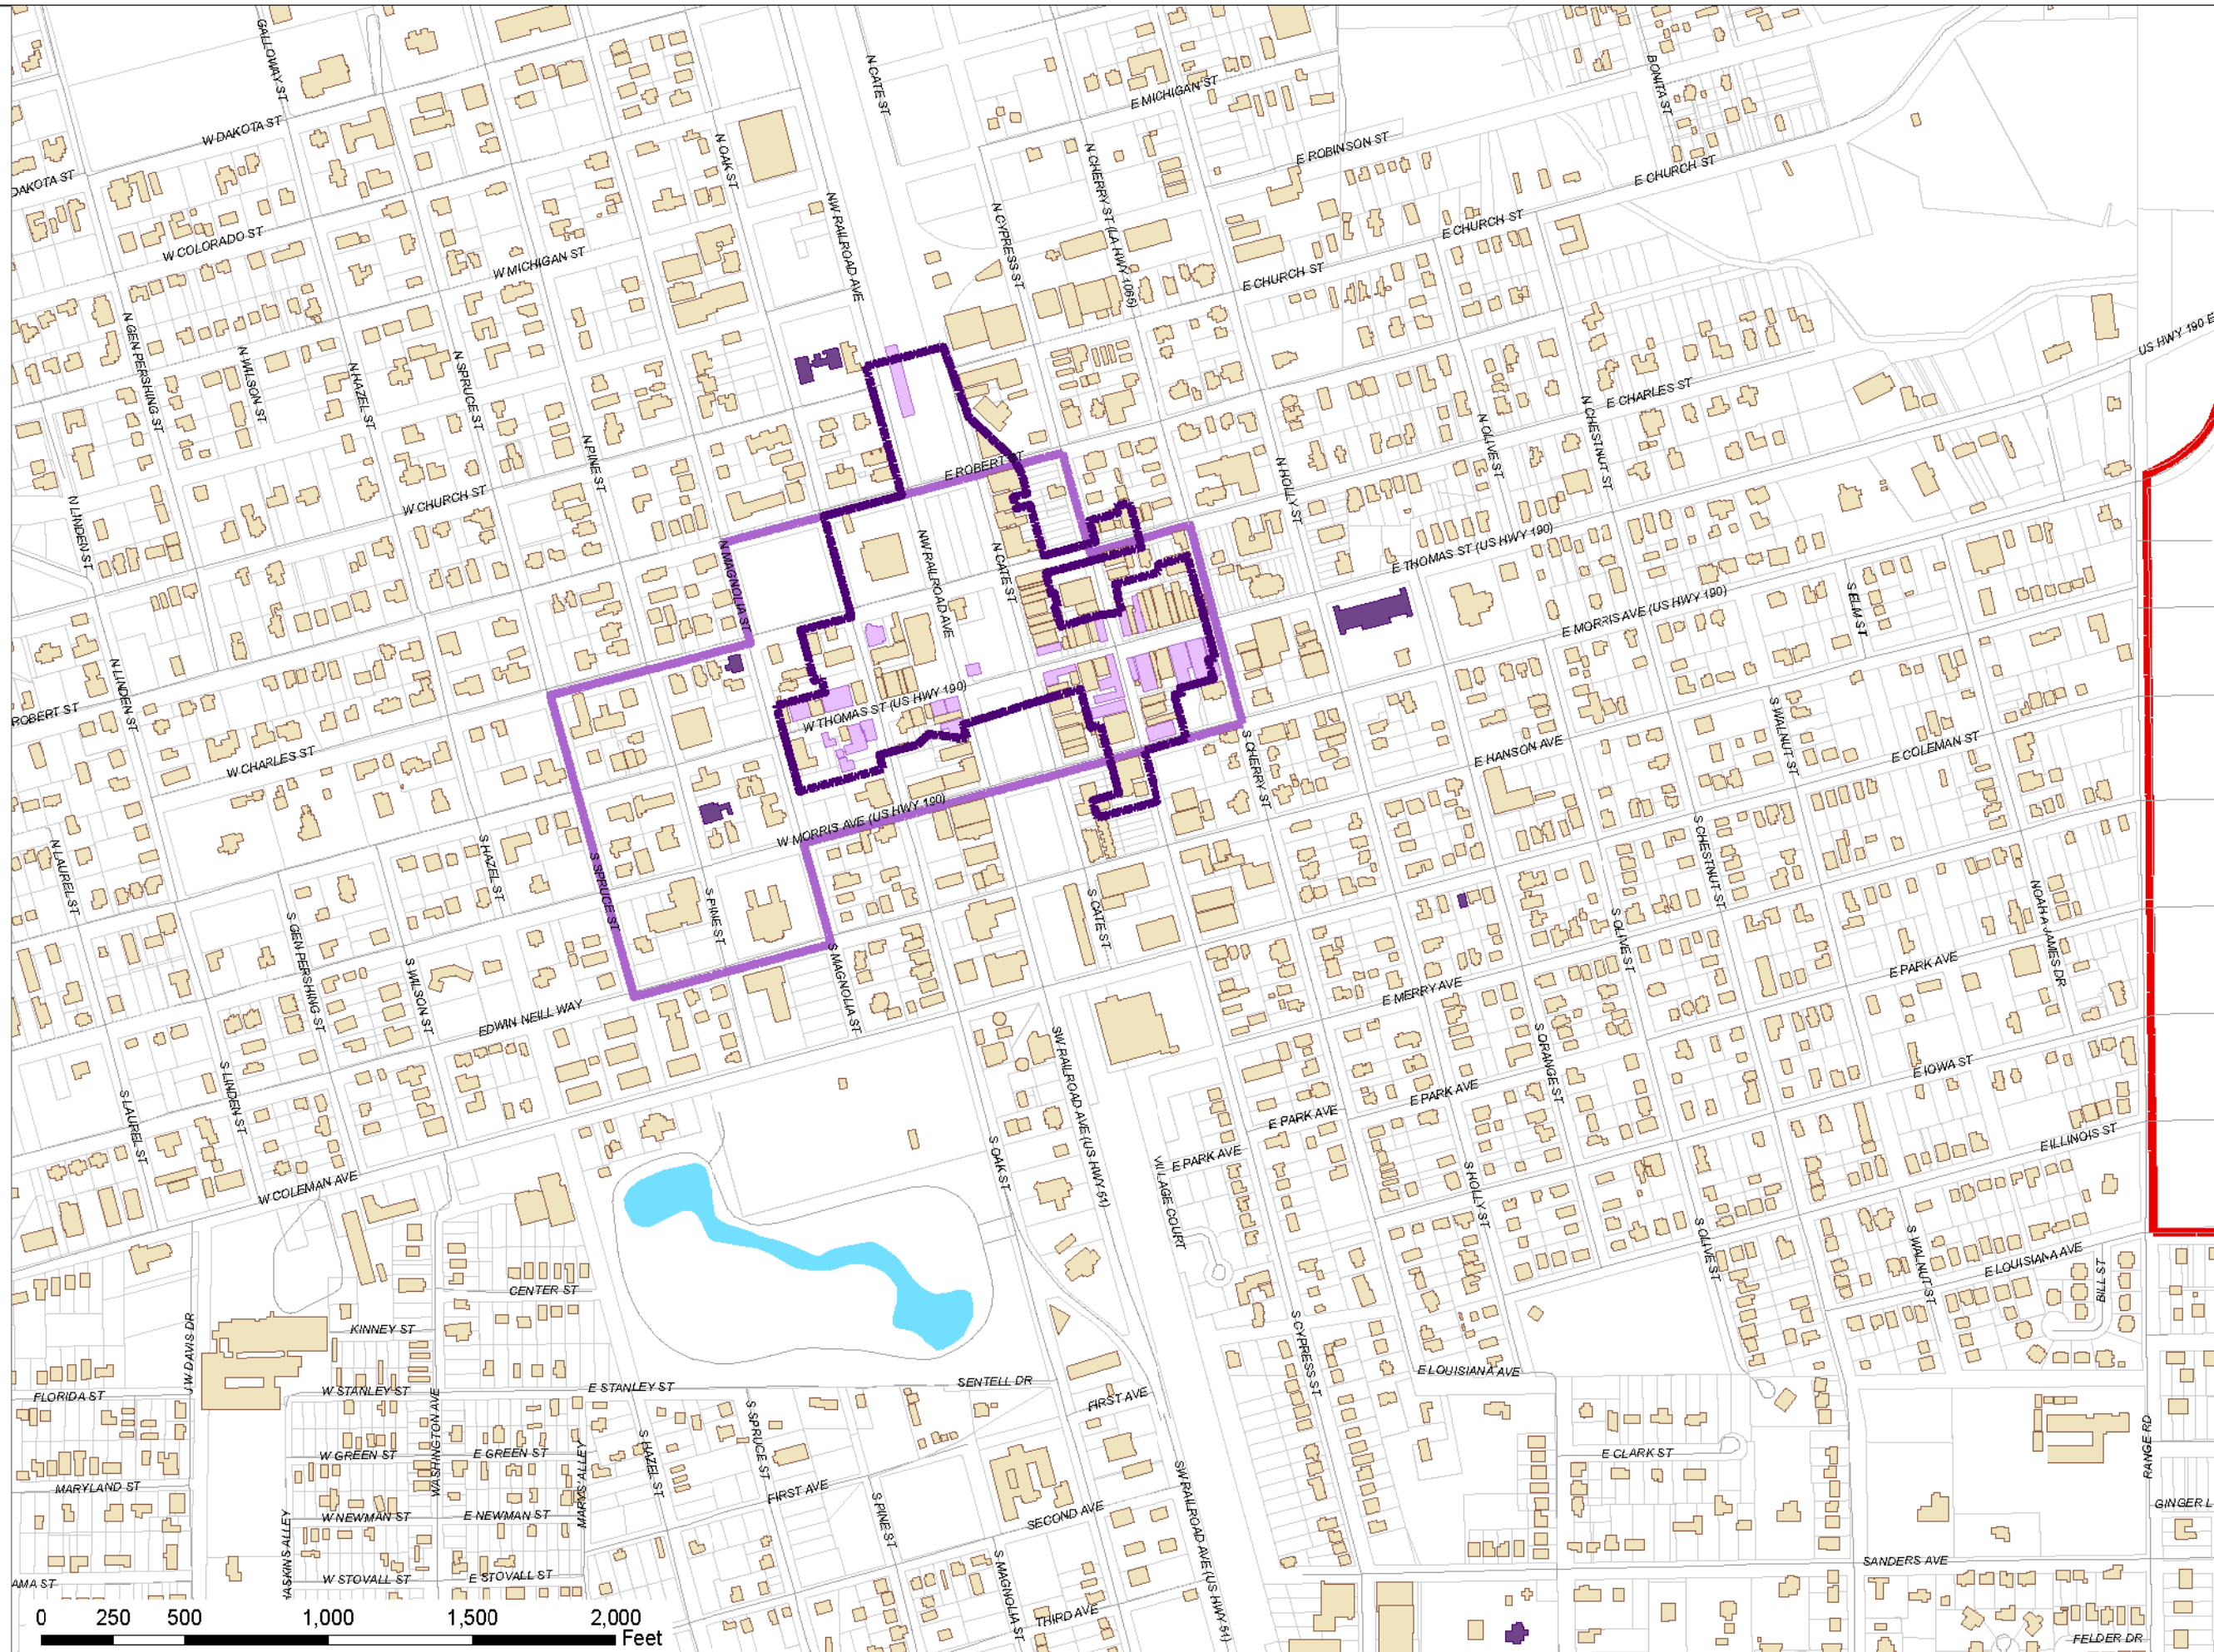

Hammond

Historic Districts

- National Register Historic District
- Hammond Historic Buildings of Interest
- National Register Buildings
- Buildings
- Hammond Historic District
- Lot Lines
- Streets
- Hammond City Limits
- Waterbodies

DRAFT

Prepared in ArcMap 9.3.1 by:
VILLAVASO & ASSOCIATES, LLC
FOR PLANNING PURPOSES ONLY
November 2009

Data Sources:
City of Hammond Planning Department,
Hammond Historic Commission,
National Register of Historic Places

0 250 500 1,000 1,500 2,000 Feet