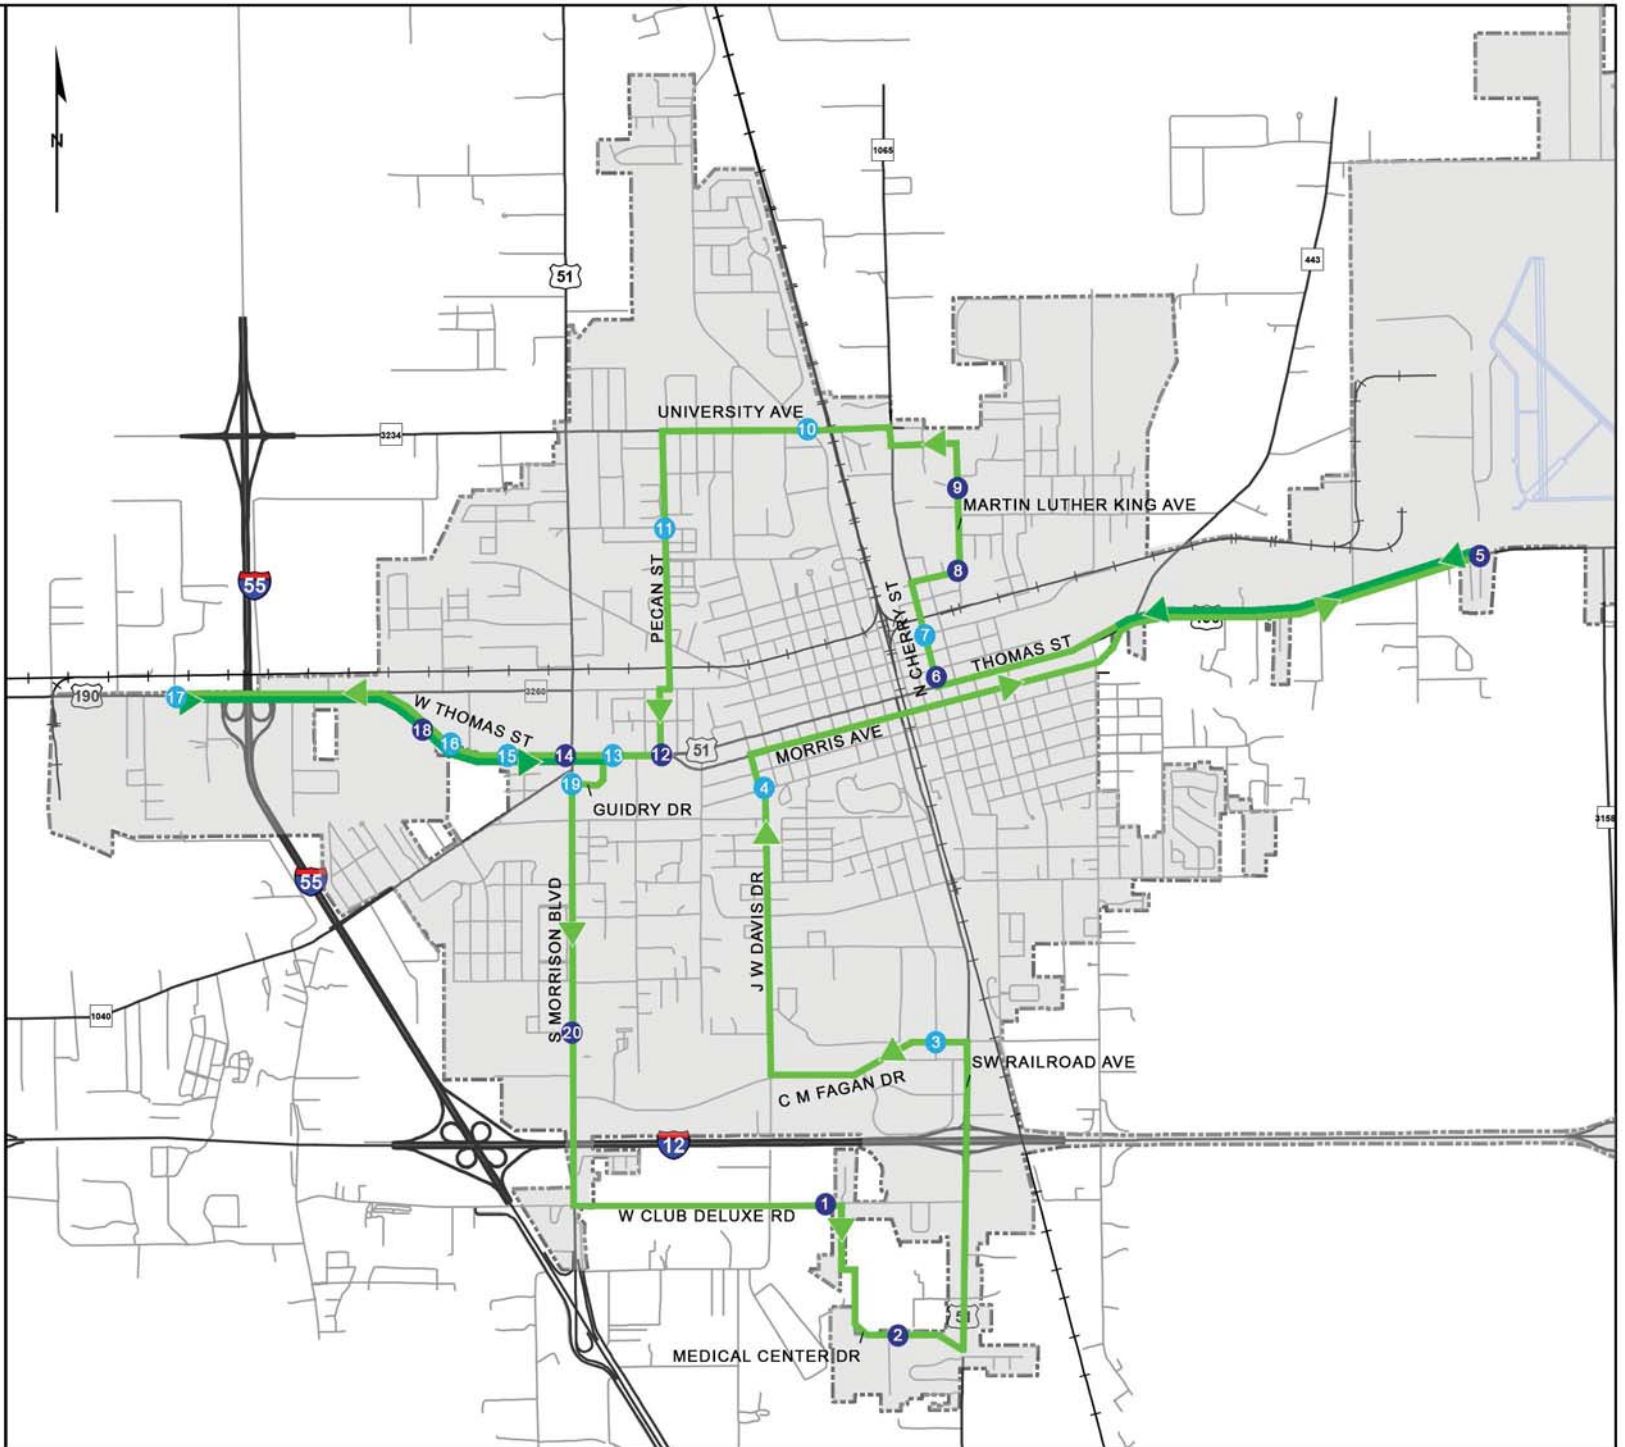

Hammond City Bus Bus Route

Bus Stops

1. 1 Tangipahoa Parish Health Unit
   (parking lot behind the Unit)
2. 2 North Oaks Medical Center
   (at Medical Center Dr & Physicians Dr)
3. 3 Hammond Square Mall
   (at IHOP)
4. 4 J W Davis Dr at W Coleman Ave
5. 5 Piggly Wiggly
6. 6 City/City Court
   (at N Cherry St)
7. 7 Hammond Senior Center
   (at N Cherry St & E Church St)
8. 8 Martin Luther King Park
   (at E Colorado St)
9. 9 Terrace of Hammond Apartments
10. 10 Southeastern Louisiana University
    (at University Ave & N Oak St)
11. 11 Pecan St at Western Ave
12. 12 W Thomas St at N Carter St
13. 13 Channell Shopping Center
14. 14 Sav-a-Lot
15. 15 Town & Country Plaza
16. 16 Hobby Lobby Center
17. 17 Sanderson Farms
18. 18 Walmart
19. 19 S Morrison Blvd at Guidry Dr
20. 20 S Morrison Blvd at Robin Ave

- New Permanent Bus Stop Facilities
- Testing for New Permanent Facilities

Hammond City Limits